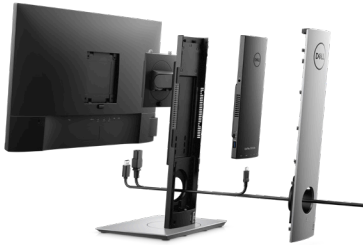

Meet the OptiPlex Family

WHEN THE DESKTOP WORKS YOUR WAY, EFFICIENCY IS UNLIMITED

OPTIPLEX 7070 ULTRA

The world's most compatible, fully modular zero footprint desktop solution offers swappable elements for enhanced flexibility and performance⁴.

Desktop of the future: Ultra combines the beauty of an all-in-one with the upgradability of a traditional desktop, delivering full performance and function in a minimal, patented design.

Modern modularity: The first-of-its-kind OptiPlex 7070 Ultra completely hides the PC in a display stand and is designed to easily upgrade the PC module separately from the monitor, even allowing for reuse of existing Dell and third-party monitors.

Get productive faster: The ease of USB-C power delivery provides single cable connectivity for the PC and monitor. Ultra paired with Dell P Series USB-C Monitors and the Height Adjustable Stand provide a clean, future-ready workspace.